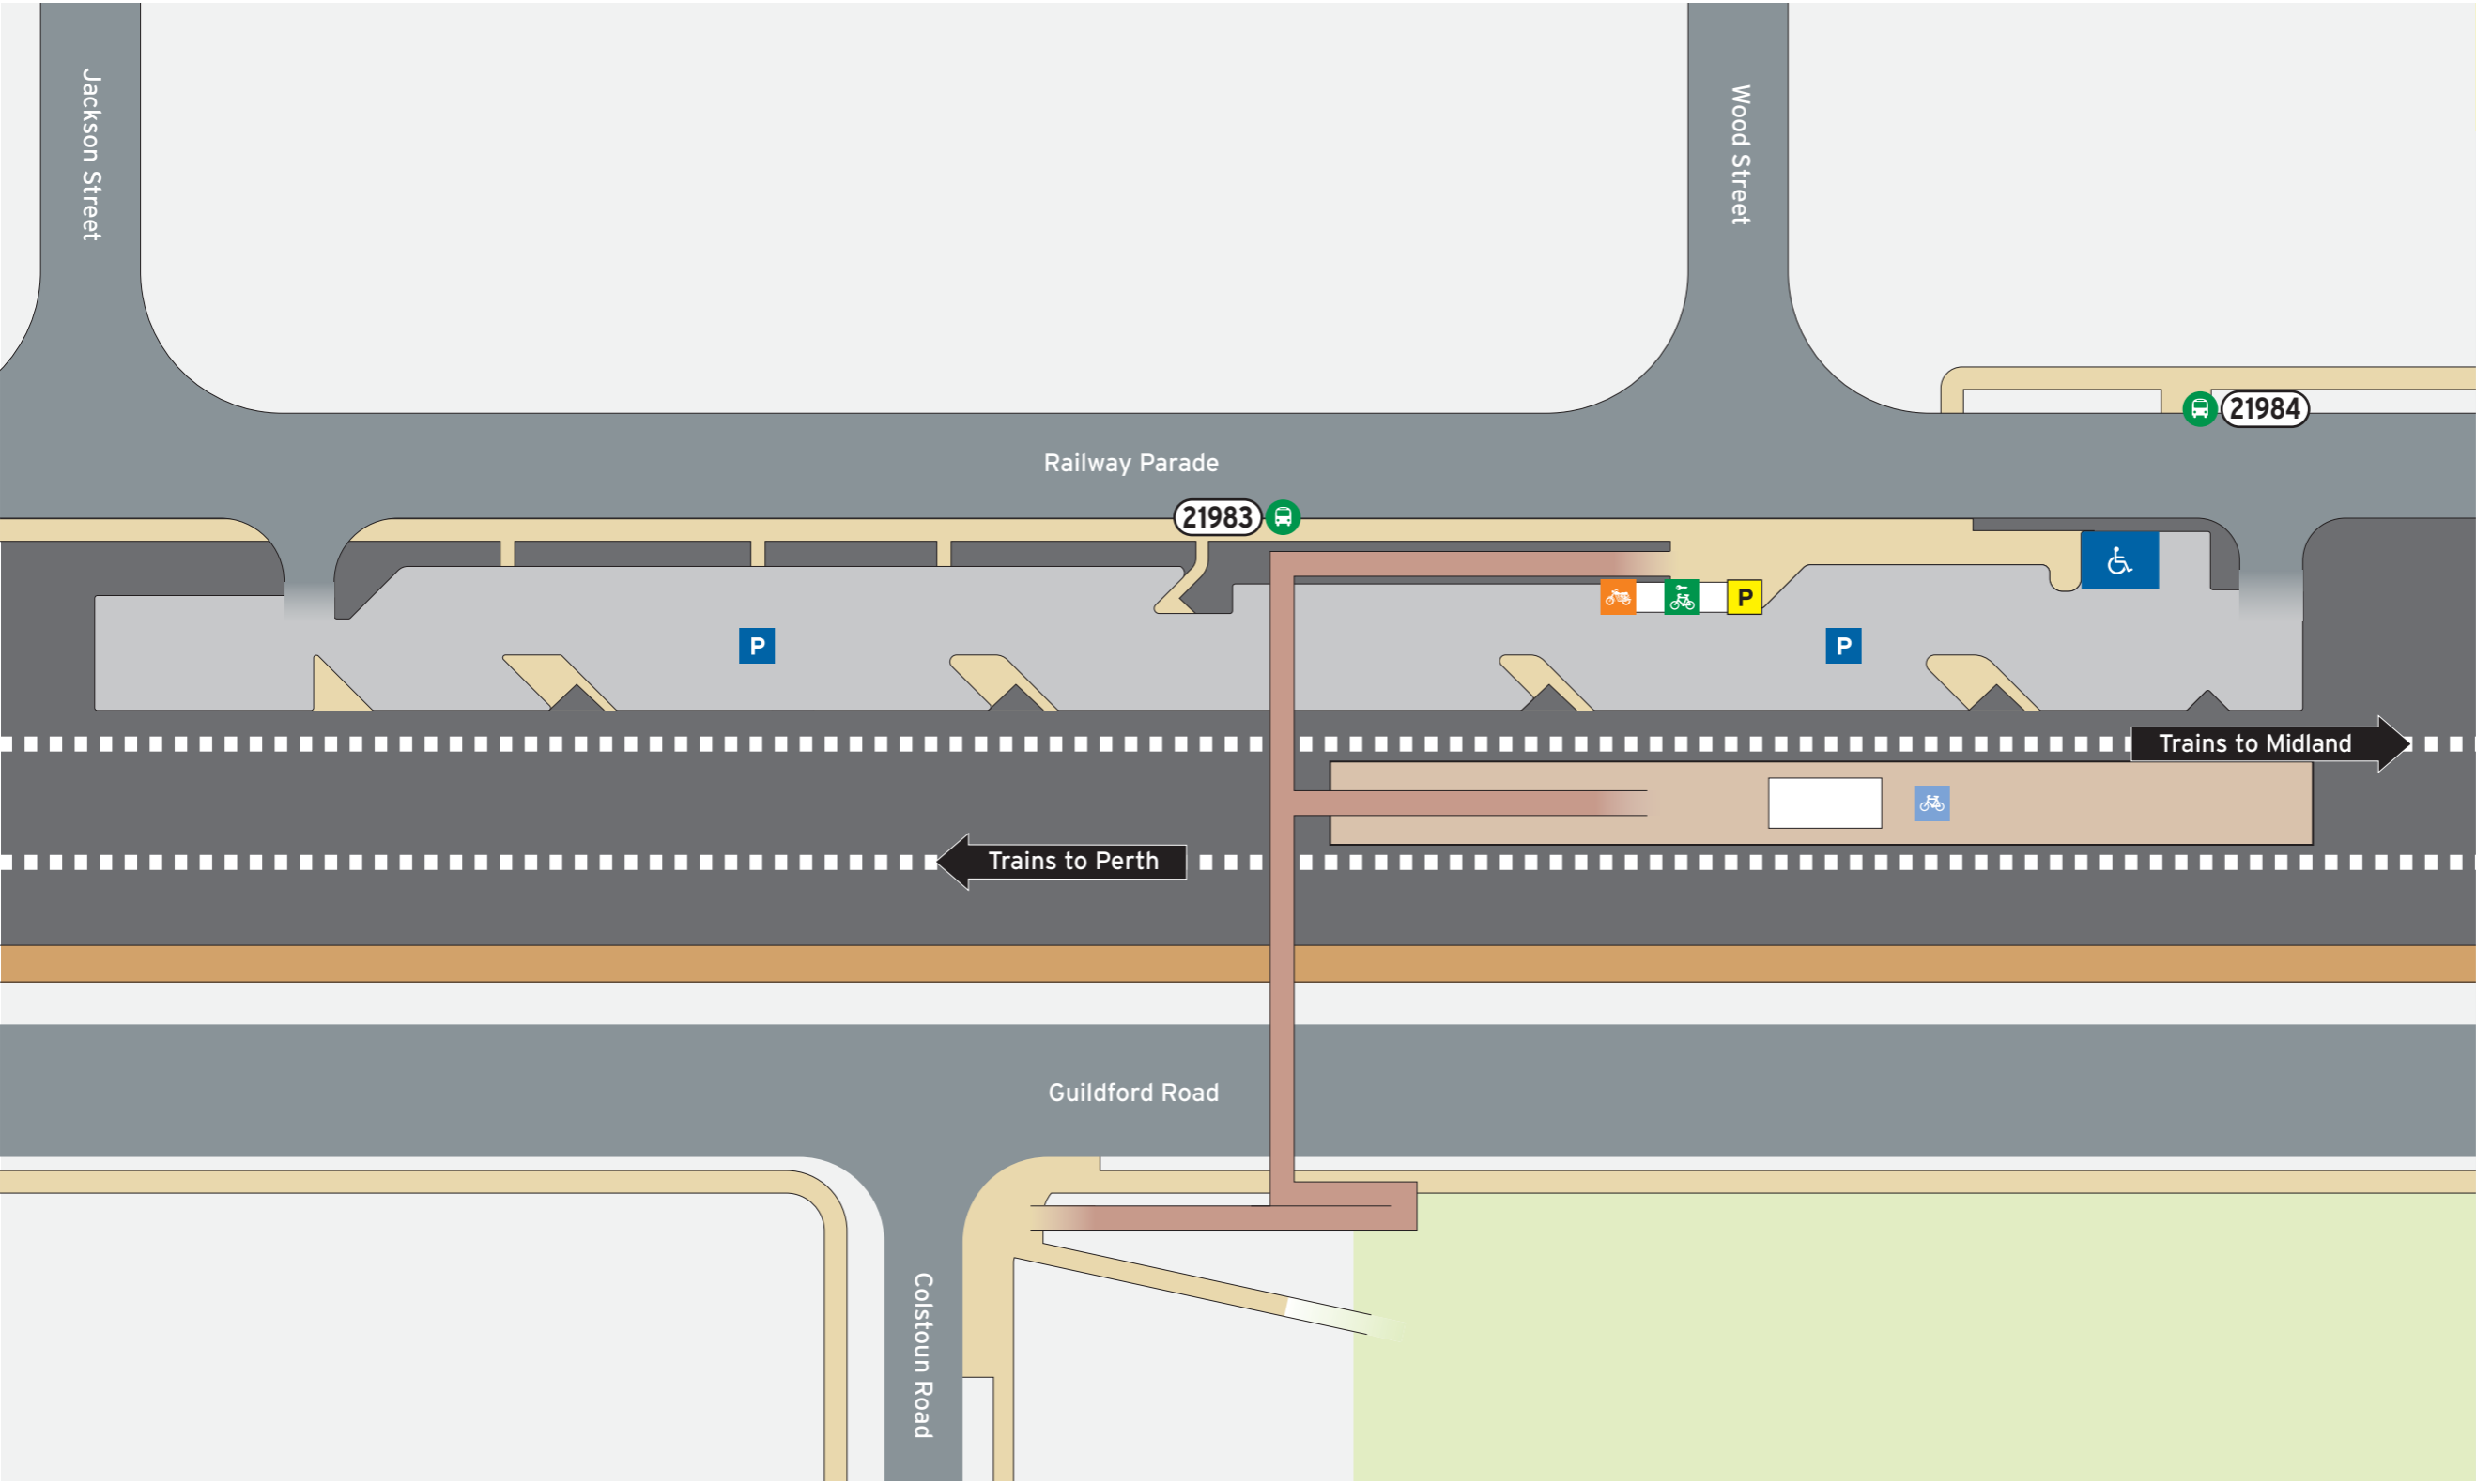

Bus Stands

Stand	Route
(21983)	901 Train replacement to Perth
(21984)	901 Train replacement to Midland Stn

Legend

- Bus Stop
- Walking/Accessible Path
- Transperth Parking
- Road
- Concourse & Ramp
- Pathways
- Non-Accessible Area
- Principal Shared Path
- Platform
- Grass

P | Parking Information

When to pay

Operating Times

Monday-Friday Fee applies
 Saturday No charge
 Sunday or Public Holiday No charge*

*Unless vehicle is parked overnight

\$2.00 per 24hr period or part there of applies.

This parking charge applies to all vehicles.

For more information on parking your vehicle visit transperth.wa.gov.au

Legend

- Bus Stop
- Transperth Parking
- Road
- Concourse & Ramp
- SmartParker Machine
- Pathways
- ACROD Parking
- Non-Accessible Area
- Principal Shared Path
- Bike Shelter
- Platform
- Grass
- Motorbikes
- Bike U-rails